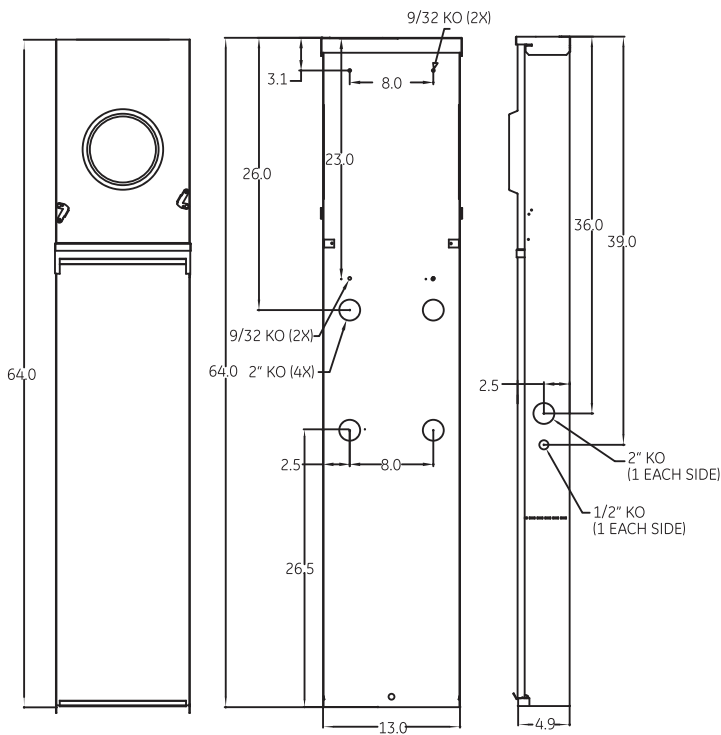

Midwest Electric Products, Inc.

400 Amp Pedestal Metering Equipment

Wire Range Tables

R400P6034

Connector	Copper		Aluminum	
	Solid	Strand	Solid	Strand
Line	1/2" STUD TERMINALS			
Load	--	1-350	--	1-350
Neutral "A"	12-2	12-2	12-2	12-2
Neutral "B"	--	1-300	--	1-300
Neutral "C"	1/2" STUD TERMINALS			

R455CP6034

Connector	Copper		Aluminum	
	Solid	Strand	Solid	Strand
Line	1/2" STUD TERMINALS			
Load	--	1-300	--	1-300
Neutral "A"	12-2	12-2	12-2	12-2
Neutral "B"	--	1-300	--	1-300
Neutral "C"	1/2" STUD TERMINALS			

Body Diagrams

R400P6034