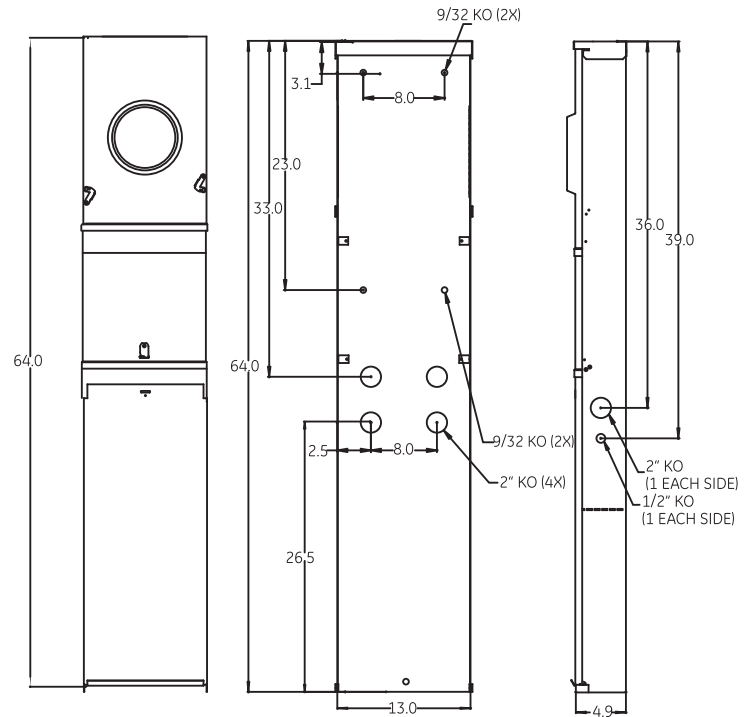

powers the great outdoors

Midwest Electric Products, Inc.

400 Amp Pedestal Metering Equipment

Wire Range Tables

R400P6034

Connector	Copper		Aluminum	
	Solid	Strand	Solid	Strand
Line	1/2" STUD TERMINALS			
Load	--	1-350	--	1-350
Neutral "A"	12-2	12-2	12-2	12-2
Neutral "B"	--	1-300	--	1-300
Neutral "C"	1/2" STUD TERMINALS			

R455CP6034

Connector	Copper		Aluminum	
	Solid	Strand	Solid	Strand
Line	1/2" STUD TERMINALS			
Load	--	1-300	--	1-300
Neutral "A"	12-2	12-2	12-2	12-2
Neutral "B"	--	1-300	--	1-300
Neutral "C"	1/2" STUD TERMINALS			

Body Diagrams

R400P6034

R455CP6034

Midwest Electric Products, Inc.
P.O. Box 910
Mankato, MN 56001

Phone: (507) 345-2505
Fax: (507) 345-2530
www.midwestelectric.com

powers the great outdoors

(MEPF-PME406)